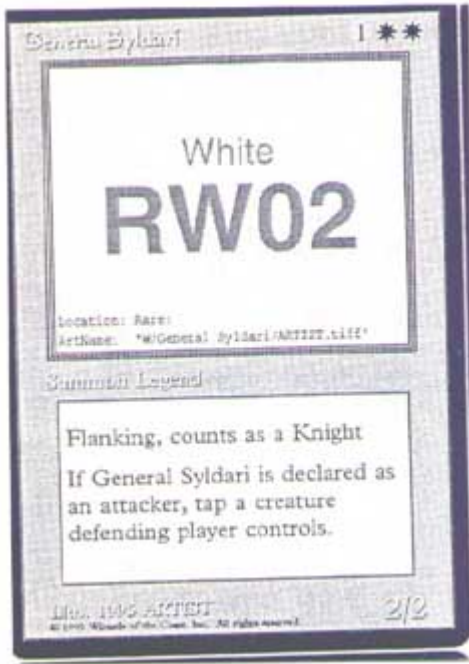

© 1995-2009 Wizards of the Coast LLC, a subsidiary of Hasbro, Inc. All Rights Reserved.
[Terms of Use](#) | [Privacy Statement](#)